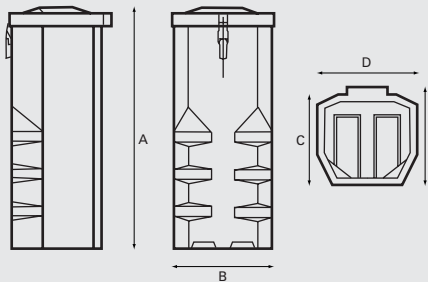

Part No.	A	B	C	D	E	F	G	H	Finish
202	mm 265	80	180						Green

Wall mounting bracket 202B is available for this item.
See section 2 - page - 30 - item 1

FIRE EXTINGUISHERS

FIRE EXTINGUISHER SAFETY STRAP

FIRE EXTINGUISHER BOX