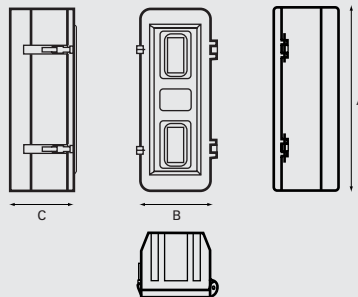

Part No.	A	B	C	Rating	Finish
900AF	mm 330	80	85	3A/21B	
2000AF	mm 440	110	120	5A/34B	
2000DP	mm 375	110	120	8A/34B	
6000DP	mm 550	150	160	21A/113B	
9000DP	mm 610	260	187	27A/183B	

A = Height
AF = Aff foam
Application

900AF – PSV to BS5423
2000AF – PSV to EN3
2000DP – Truck cab to EN3
6000DP – Truck/Trailer to EN3
9000DP – Truck/trailer to EN3

Part No.	A	B	C	D	E	F	G	H	Finish
2000AFS	mm 110	62							Stainless steel

Security strap for 2000DP extinguisher - foam lined
Strap width 12mm.

Part No.	A	B	C	D	E	F	G	H	Finish
FEB65	mm 650	260	240	260	275				Red
FEB75	mm 750	300	270	300	300				Red

Manufactured from medium density recyclable polyethylene.
For 6kg extinguisher (6000DP).
For 9kg extinguisher (9000DP).

Part No.	A	B	C	D	E	F	G	H	Finish
FXE83	mm 830	300	260						

Manufactured from medium density recyclable polyethylene.
For 9kg extinguishers (9000DP).
Features neoprene seal with polycarbonate windows, velcro straps, left or right hinged mounting.
Red door.
Black box.
To special order only.

Part No.	A	B	C	D	E	F	G	H	Finish
202	mm 265	80	180						Green

Wall mounting bracket 202B is available for this item.
See section 2 - page - 30 - item 1

FIRE EXTINGUISHERS

FIRE EXTINGUISHER SAFETY STRAP

FIRE EXTINGUISHER BOX

FIRE EXTINGUISHER BOX

PSV FIRST AID KIT