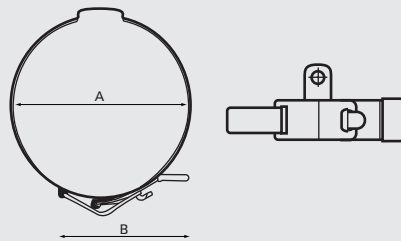

FIRE EXTINGUISHER SAFETY STRAP

FIRE EXTINGUISHER BOX